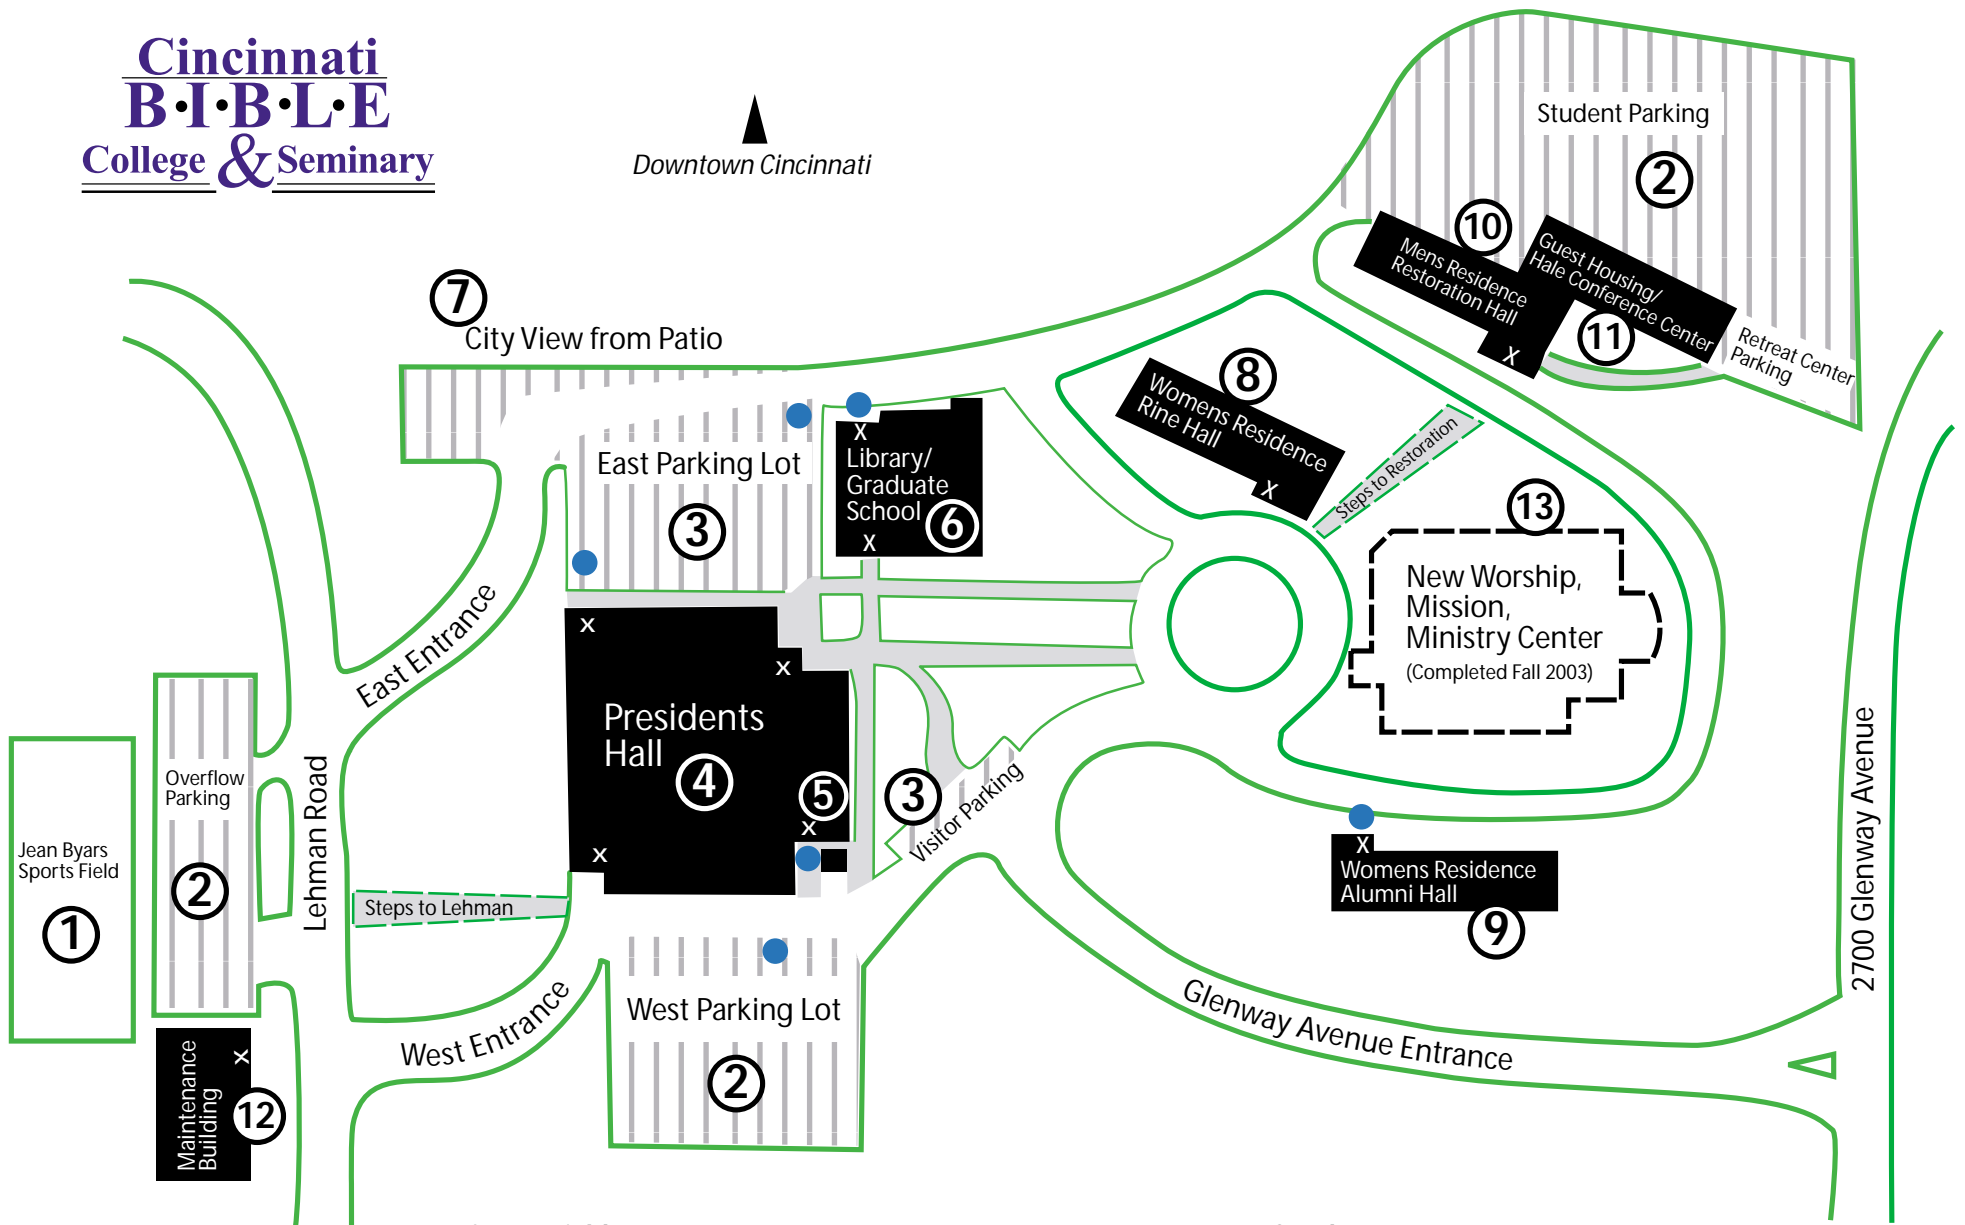

Cincinnati
B·I·B·L·E
College & Seminary

Downtown Cincinnati

- 1. Soccer Field
- 2. Student Parking
- 3. Faculty/Staff and Visitor Parking
- 4. Presidents Hall (College Admissions, Alumni, Student Development, Cafeteria, Multipurpose Center)
- 5. Counseling Center
- 6. Crouch Building (Library, Seminary Classrooms)

- 7. Prayer Gazebo
- 8. Rine Hall (Eagles Nest, Female Housing)
- 9. Alumni Hall (Female Housing)
- 10. Restoration Hall (Male Housing)
- 11. Hale Conference & Retreat Center
- 12. Maintenance Building
- 13. Future Site of Worship & Ministry Building

X = Main Entrance
● = Handicapped Parking or Entrance